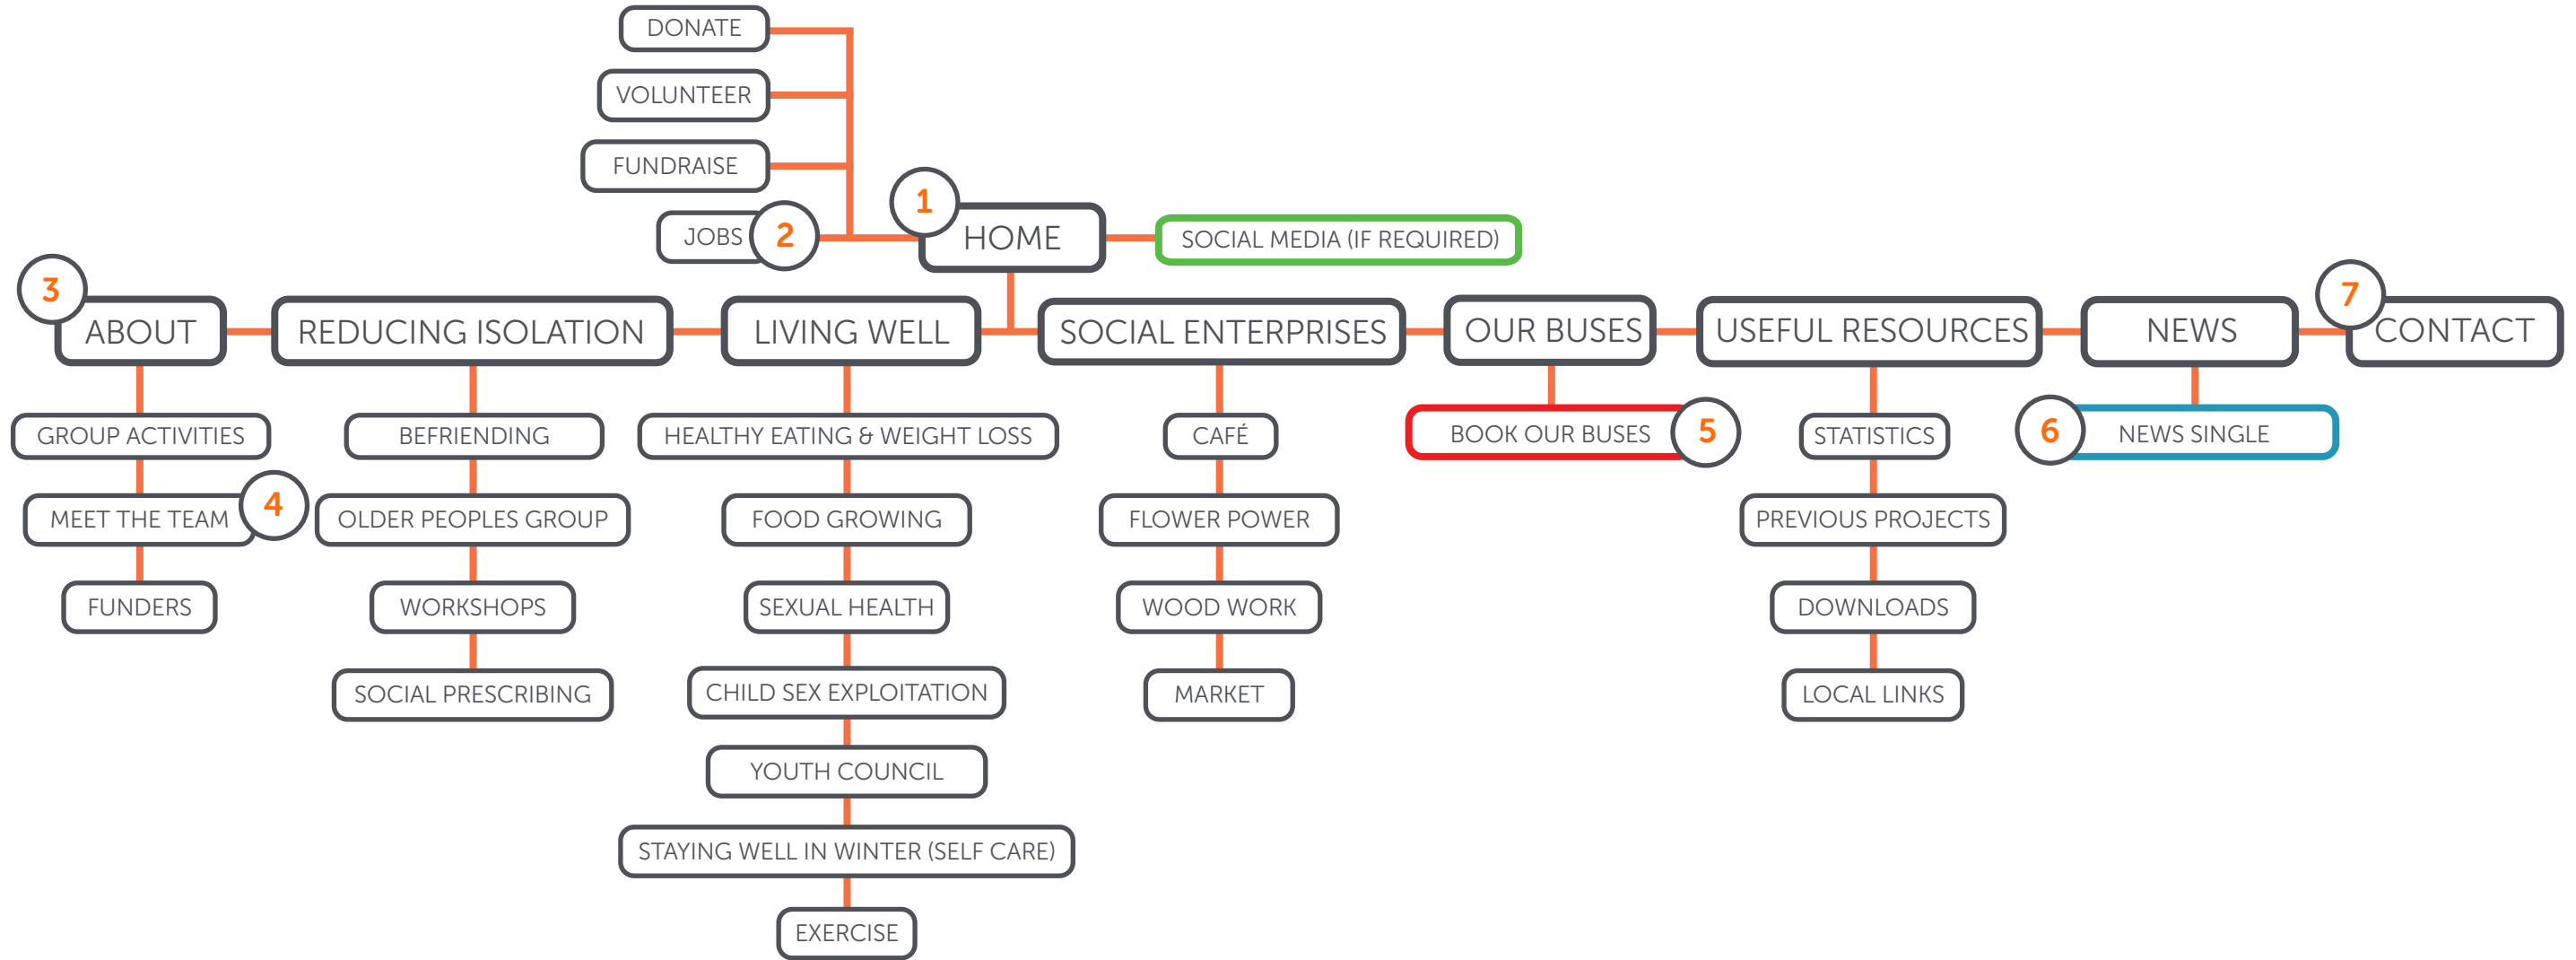

# HALE SITEMAP

KEY:

STANDARD PAGES

FEEDS, FILTERS, EXTERNAL LINKS

REPEATED PAGES

FORMS

1 TEMPLATE PAGES